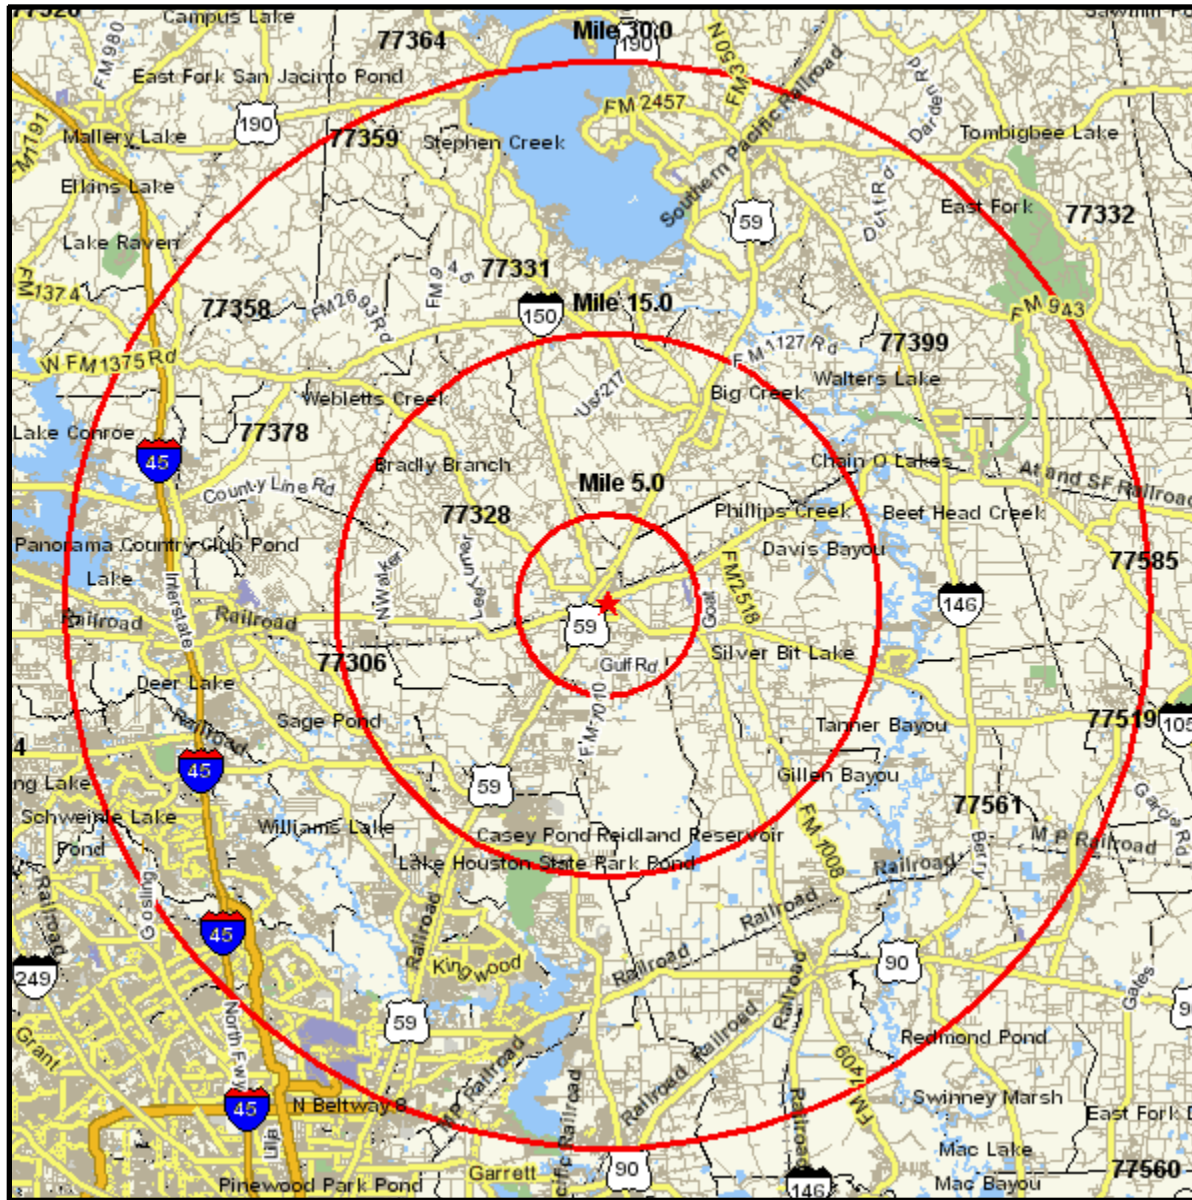

# Area Map

Prepared For:

Order #: 967336445  
Site: 01

907 E HOUSTON ST  
CLEVELAND, TX 77327-4602  
Coord: 30.341176, -95.079263  
Radius - See Appendix for Details

## Appendix: Area Listing

#### Radius Definition:

907 E HOUSTON ST  
CLEVELAND, TX 77327-4602

Center Point: 30.341176 -95.079263  
Circle/Band: 0.00 - 15.00

#### Radius Definition:

907 E HOUSTON ST  
CLEVELAND, TX 77327-4602

Center Point: 30.341176 -95.079263  
Circle/Band: 0.00 - 30.00